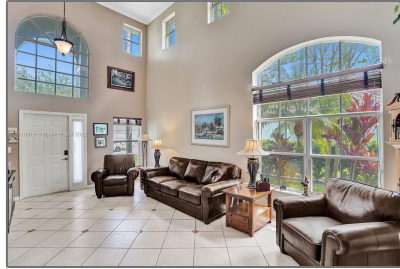

Residential Lease For Rent

2,155 Sqft - 16320 SW 11th St, Pembroke Pines,
Florida 33027

Basic

Property Type: **Residential Lease**

Listing Type: **For Rent**

Listing ID: **A11110813**

Price: **\$5,500**

Bedrooms: **3**