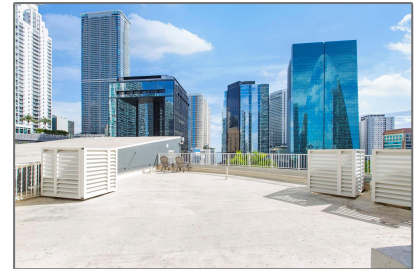

Residential Lease For Rent

1,023 Sqft - 1250 S Miami Ave # 904, Miami,
Florida 33130

Basic

Property Type: **Residential Lease**

Listing Type: **For Rent**

Listing ID: **A11135944**

Price: **\$3,900**

Bedrooms: **2**

Zipcode: **33130**

Street: **1250 S Miami Ave #
904**

Building Name: **VUE AT BRICKELL
CONDO**

Floor Number: **0**

Features

✓ Swimming Pool: **Other, Above Ground**

✓ Pet Allowed: **Restrictions Or Possible
Restrictions**