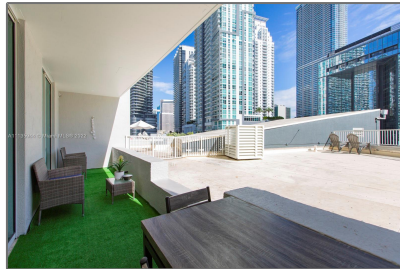

Residential Lease For Rent

1,023 Sqft - 1250 S Miami Ave # 904, Miami,
Florida 33130

Basic

Property Type: **Residential Lease**

Listing Type: **For Rent**

Listing ID: **A11135944**

Price: **\$3,900**

Bedrooms: **2**

Zipcode: **33130**

Street: **1250 S Miami Ave #
904**

Building Name: **VUE AT BRICKELL
CONDO**

Floor Number: **0**

Features

✓ Swimming Pool: **Other, Above Ground**

✓ Pet Allowed: **Restrictions Or Possible
Restrictions**