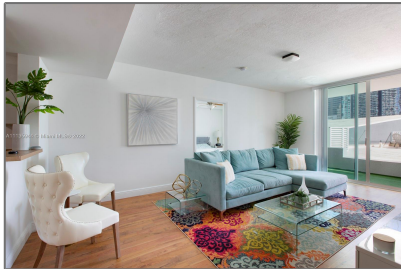

Residential Lease For Rent

1,023 Sqft - 1250 S Miami Ave # 904, Miami,
Florida 33130

Basic

Property Type: **Residential Lease**

Listing Type: **For Rent**

Listing ID: **A11135944**

Price: **\$3,900**

Bedrooms: **2**