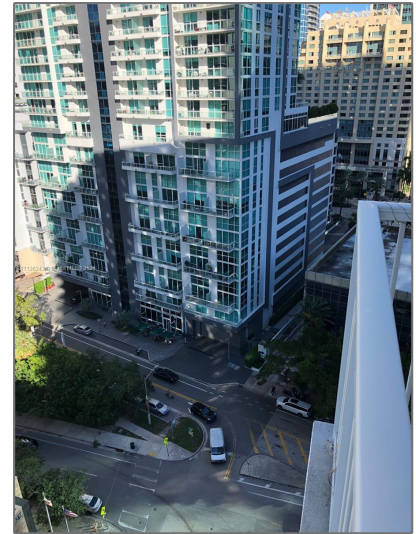

Residential Lease For Rent

1,149 Sqft - 1250 S Miami Ave # 1514, Miami, Florida 33130

Basic

Property Type: **Residential Lease**

Listing Type: **For Rent**

Listing ID: **A11136243**

Price: **\$3,650**

Bedrooms: **2**

Zipcode: **33130**

Street: **1250 S Miami Ave # 1514**

Features

✓ Swimming Pool: **Community**

✓ Heating System: **Central**

✓ Cooling System: **Central Air**

✓ Furnished: **Unfurnished**

Building Name: **VUE AT BRICKELL
CONDO**