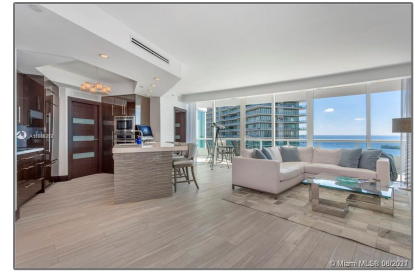

Residential Lease For Rent

1,407 Sqft - 1000 S Pointe Dr # 1405, Miami
Beach, Florida 33139

Basic

Property Type: **Residential Lease**

Listing Type: **For Rent**

Listing ID: **A11089312**

Price: **\$22,000**