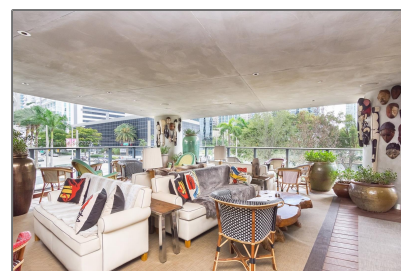

Residential For Sale

880 Sqft - 1300 S Miami Ave # 4603, Miami, Florida 33130

Basic

Property Type: **Residential**

Listing Type: **For Sale**

Listing ID: **A11135721**

Price: **$650,000**

Bedrooms: **1**

Bathrooms: **2**

Square Footage: **880 Sqft**

Year Built: **2016**

Lot Area: **880 Sqft**

Address

Country: **US**

State: **FL**

County: **Miami-Dade County**

City: **Miami**

Zipcode: **33130**

Street: **1300 S Miami Ave # 4603**

Building Name: **SLS BRICKELL**

Floor Number: **0**

Features

- ✓ Heating System: **Central**
- ✓ Cooling System: **Central Air**
- ✓ View: **Bay, Water View, Skyline**