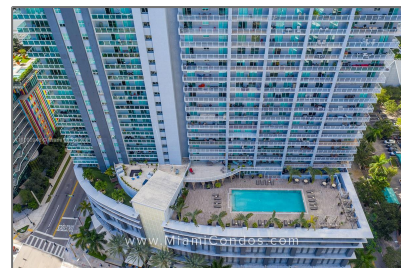

Residential For Sale

796 Sqft - 1250 S Miami Ave # 2211, Miami,
Florida 33130

Basic

Property Type: **Residential**

Listing Type: **For Sale**

Listing ID: **A11090948**

Price: **\$290,000**

Bedrooms: **1**

Address

Country: **US**

State: **FL**

County: **Miami-Dade County**

City: **Miami**

Zipcode: **33130**

Street: **1250 S Miami Ave #
2211**

Building Name: **VUE AT BRICKELL
CONDO**