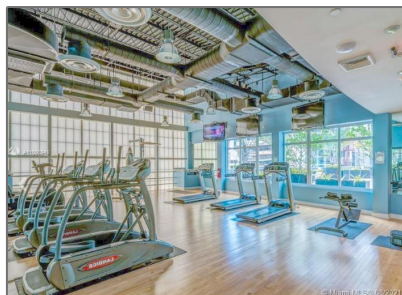

Residential For Sale

796 Sqft - 1250 S Miami Ave # 2211, Miami,
Florida 33130

Basic

Property Type: **Residential**

Listing Type: **For Sale**

Listing ID: **A11090948**

Price: **\$290,000**

Bedrooms: **1**

Bathrooms: **1**

Half Bathrooms: **1**

Square Footage: **796 Sqft**

Year Built: **2004**

Lot Area: **796 Sqft**

Features

- ✓ Heating System: **Central**
- ✓ Cooling System: **Central Air**
- ✓ View: **Other View**