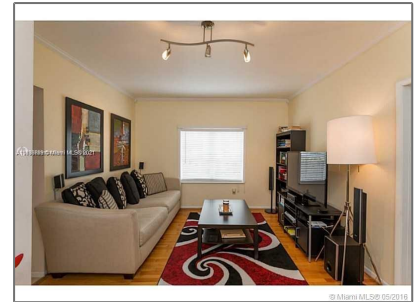

Residential For Sale

450 Sqft - 750 Pennsylvania Ave # 4, Miami Beach, Florida 33139

Basic

Property Type:	Residential
Listing Type:	For Sale
Listing ID:	A11133783
Price:	\$185,000
Bedrooms:	1
Bathrooms:	1
Square Footage:	450 Sqft
Year Built:	1931
Lot Area:	450 Sqft

Address

Country:	US
State:	FL
County:	Miami-Dade County
City:	Miami Beach
Zipcode:	33139
Street:	750 Pennsylvania Ave # 4
Building Name:	SOUTH MOON CONDO
Floor Number:	0

Features

<input checked="" type="checkbox"/>	Heating System:	Central
<input checked="" type="checkbox"/>	Cooling System:	Central Air
<input checked="" type="checkbox"/>	View:	Other View
<input checked="" type="checkbox"/>	Pet Allowed	