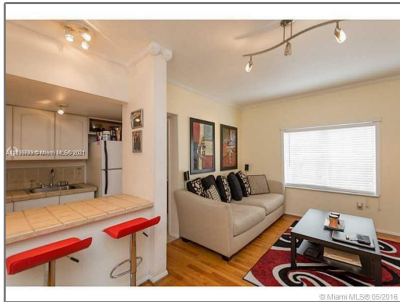

Residential For Sale

450 Sqft - 750 Pennsylvania Ave # 4, Miami Beach, Florida 33139

Basic

Property Type:	Residential
Listing Type:	For Sale
Listing ID:	A11133783
Price:	\$185,000
Bedrooms:	1
Bathrooms:	1
Square Footage:	450 Sqft
Year Built:	1931
Lot Area:	450 Sqft

Address

Country:	US
State:	FL
County:	Miami-Dade County
City:	Miami Beach
Zipcode:	33139
Street:	750 Pennsylvania Ave # 4
Building Name:	SOUTH MOON CONDO
Floor Number:	0

Features

<input checked="" type="checkbox"/>	Heating System:	Central
<input checked="" type="checkbox"/>	Cooling System:	Central Air
<input checked="" type="checkbox"/>	View:	Other View
<input checked="" type="checkbox"/>	Pet Allowed	