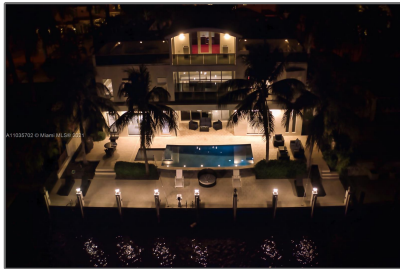

Residential Lease For Rent

5,409 Sqft - 421 Isle Of Capri Dr # 0, Fort Lauderdale, Florida 33301

Basic

Property Type: **Residential Lease**

Listing Type: **For Rent**

Listing ID: **A11035702**

Price: **\$28,000**

Bedrooms: **7**

Bathrooms: **5**

Square Footage: **5,409 Sqft**

Year Built: **2006**

Lot Area: **8,800 Sqft**

Address

Country: **US**

State: **FL**

County: **Broward County**

City: **Fort Lauderdale**

Zipcode: **33301**

Street: **421 Isle Of Capri Dr
0**

Building Name: **VENICE RESUB IN
BLKS 3 &**

Floor Number: **0**

Features

- ✓ Swimming Pool: **Heated**
- ✓ Pet Allowed: **Restrictions Or Possible Restrictions**
- ✓ Furnished: **Furnished**