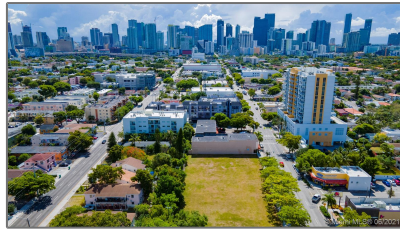

Commercial Land For Sale

- 939/955/965 & 922 SW 8th & 7th St, Miami,
Florida 33130

Basic

Property Type: **Commercial Land**

Listing Type: **For Sale**

Listing ID: **A11048565**

Price: **\$14,500,000**

Lot Area: **40,822 Sqft**

Address

Country: **US**

State: **FL**

County: **Miami-Dade County**

City: **Miami**

Zipcode: **33130**

Street: **939/955/965 & 922
SW 8th & 7th St**

Building Name: **BRICKELL
RIVERVIEW**