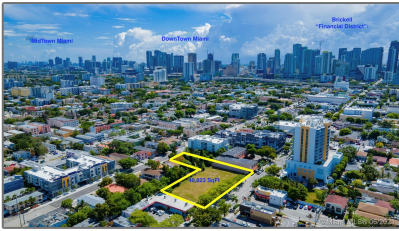

Commercial Land For Sale

- 939/955/965 & 922 SW 8th & 7th St, Miami,
Florida 33130

Basic

Property Type: **Commercial Land**

Listing Type: **For Sale**

Listing ID: **A11048565**

Price: **\$14,500,000**

Lot Area: **40,822 Sqft**

Address

Country: **US**

State: **FL**

County: **Miami-Dade County**

City: **Miami**

Zipcode: **33130**

Street: **939/955/965 & 922
SW 8th & 7th St**

Building Name: **BRICKELL
RIVERVIEW**