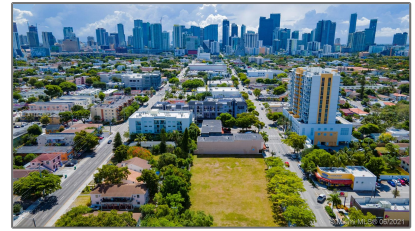

Commercial Land For Sale

- 939/955/965 & 922 SW 8th & 7th St, Miami,
Florida 33130

Basic

Property Type: **Commercial Land**

Listing Type: **For Sale**

Listing ID: **A11048565**

Price: **\$14,500,000**

Lot Area: **40,822 Sqft**

Address

Country: **US**

State: **FL**

County: **Miami-Dade County**

City: **Miami**

Zipcode: **33130**

Street: **939/955/965 & 922
SW 8th & 7th St**

Building Name: **BRICKELL
RIVERVIEW**