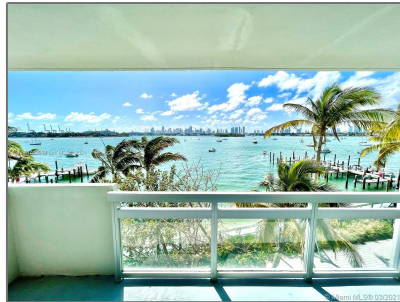

Residential Lease For Rent

1,239 Sqft - 1500 Bay Rd # 338S, Miami Beach,
Florida 33139

Basic

Property Type: **Residential Lease**

Listing Type: **For Rent**

Listing ID: **A11117374**

Price: **\$4,500**

Bedrooms: **2**

Zipcode: **33139**

Street: **1500 Bay Rd #
338S**

Building Name: **FLAMINGO SOUTH
BEACH I CO**

Floor Number: **0**

Features

✓ Swimming Pool: **Community, Above Ground**

✓ View: **Bay, Pool, Water**

✓ Pet Allowed: **Restrictions Or Possible Restrictions**