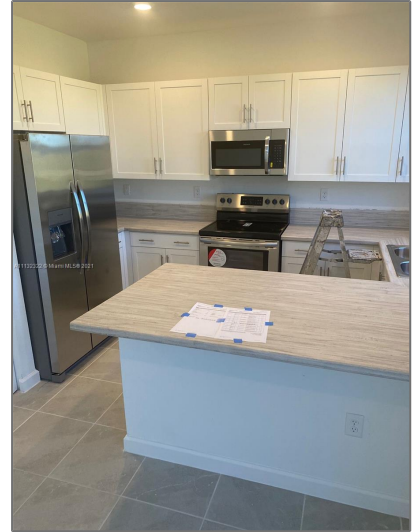

# Residential Lease For Rent

1,489 Sqft - 10049 SW 228 Terrace, Miami,  
Florida 33190

## Basic

Property Type: **Residential Lease**

Listing Type: **For Rent**

Listing ID: **A11132322**

Price: **\$2,475**

Bedrooms: **3**

Bathrooms: **2**

Half Bathrooms: **1**