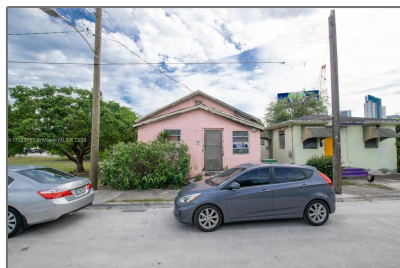

Residential For Sale

673 Sqft - 1435 NW 2nd Ave, Miami, Florida
33136

Basic

Property Type: **Residential**

Listing Type: **For Sale**

Listing ID: **A11123797**

Price: **\$220,000**

Bedrooms: **2**

Bathrooms: **1**

Square Footage: **673 Sqft**

Year Built: **1922**

Lot Area: **1,500 Sqft**

Address

Country: **US**

State: **FL**

County: **Miami-Dade County**

City: **Miami**

Zipcode: **33136**

Street: **1435 NW 2nd Ave**

Building Name: **WADDELLS**

Floor Number: **0**

Features

Heating System: **Other**

Cooling System: **Other**