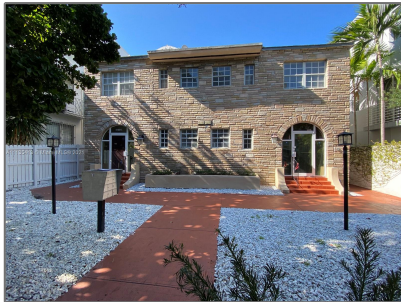

Residential Lease For Rent

450 Sqft - 828 Pennsylvania Ave # 1, Miami Beach, Florida 33139

Basic

Property Type: **Residential Lease**

Listing Type: **For Rent**

Listing ID: **A11135413**

Price: **\$1,500**

Bedrooms: **1**

Bathrooms: **1**

Square Footage: **450 Sqft**

Year Built: **1928**

Address

Country: **US**

State: **FL**

County: **Miami-Dade County**

City: **Miami Beach**

Zipcode: **33139**

Street: **828 Pennsylvania Ave # 1**

Features

Heating System: **Window/wall**

Pet Allowed: **Restrictions Or Possible Restrictions**

Furnished: **Unfurnished**

Building Name: **OCEAN BEACH
ADDN NO 3**