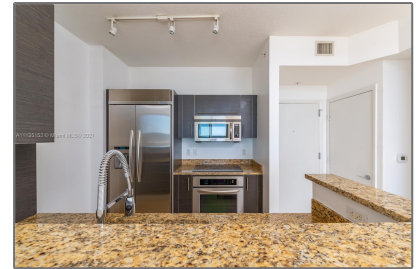

## Basic

Property Type:	<b>Residential</b>
Listing Type:	<b>For Sale</b>
Listing ID:	<b>A11135152</b>
Price:	<b>\$350,000</b>
Bedrooms:	<b>1</b>
Bathrooms:	<b>1</b>
Square Footage:	<b>820 Sqft</b>
Year Built:	<b>2008</b>
Lot Area:	<b>820 Sqft</b>