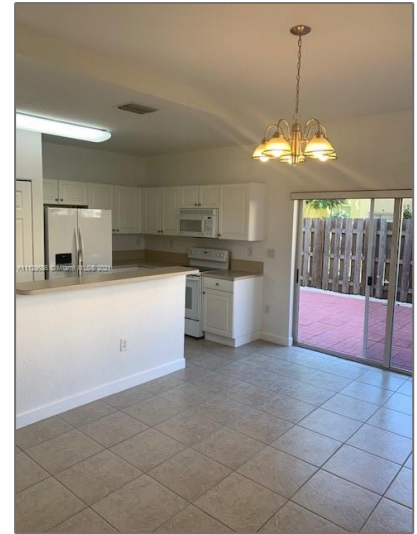

Residential Lease For Rent

1,234 Sqft - 3355 NE 13th Cir Dr # 28,
Homestead, Florida 33033

Basic

Property Type: **Residential Lease**

Listing Type: **For Rent**

Listing ID: **A11129686**

Price: **\$1,800**

Bedrooms: **3**

Bathrooms: **3**

Square Footage: **1,234 Sqft**

Year Built: **2005**

Address

Country: **US**

State: **FL**

County: **Miami-Dade County**

City: **Homestead**