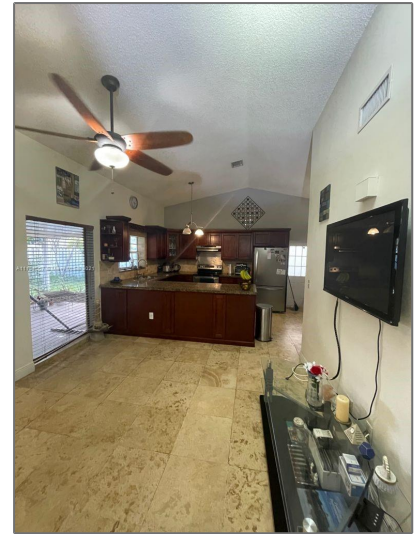

## Basic

Property Type:	<b>Residential</b>
Listing Type:	<b>For Sale</b>
Listing ID:	<b>A11134567</b>
Price:	<b>\$455,000</b>
Bedrooms:	<b>3</b>
Bathrooms:	<b>2</b>
Square Footage:	<b>1,421 Sqft</b>
Year Built:	<b>2010</b>
Lot Area:	<b>4,964 Sqft</b>