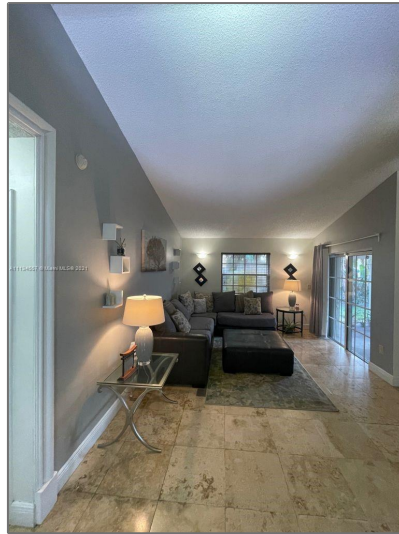

## Basic

Property Type:	<b>Residential</b>
Listing Type:	<b>For Sale</b>
Listing ID:	<b>A11134567</b>
Price:	<b>\$455,000</b>
Bedrooms:	<b>3</b>
Bathrooms:	<b>2</b>
Square Footage:	<b>1,421 Sqft</b>
Year Built:	<b>2010</b>
Lot Area:	<b>4,964 Sqft</b>