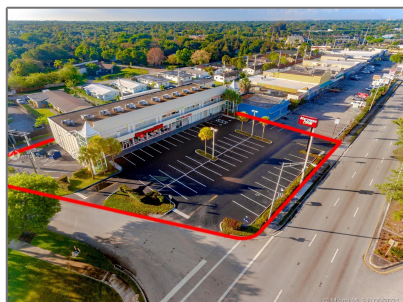

# Commercial Sale For Sale

- 14101 S Dixie Hwy, Palmetto Bay, Florida 33176

## Basic

Property Type: **Commercial Sale**

Listing Type: **For Sale**

Listing ID: **A11042096**

Price: **\$7,495,000**

Year Built: **1972**

Lot Area: **38,110 Sqft**

## Address

Country: **US**

State: **FL**

County: **Miami-Dade County**

City: **Palmetto Bay**

Zipcode: **33176**

Street: **14101 S Dixie Hwy**

Floor Number: **0**