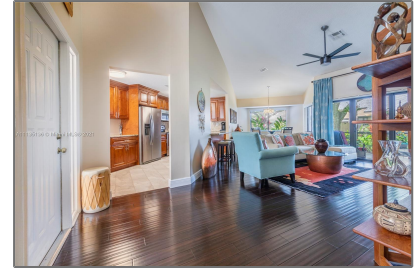

## Basic

Property Type:	<b>Residential</b>
Listing Type:	<b>For Sale</b>
Listing ID:	<b>A11135136</b>
Price:	<b>\$399,000</b>
Bedrooms:	<b>2</b>
Bathrooms:	<b>2</b>
Half Bathrooms:	<b>1</b>
Square Footage:	<b>1,395 Sqft</b>
Year Built:	<b>1986</b>
Lot Area:	<b>1,809 Sqft</b>