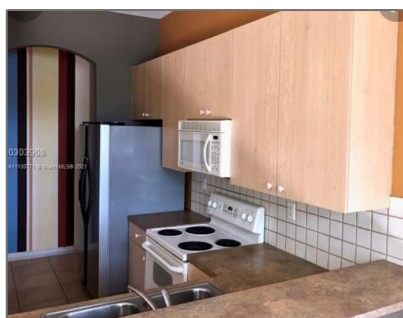

Residential For Sale

1,833 Sqft - 1522 SE 16th Ave, Homestead,
Florida 33035

Basic

Property Type: **Residential**

Listing Type: **For Sale**

Listing ID: **A11135771**

Price: **\$430,000**

Bedrooms: **3**

City: **Homestead**

Zipcode: **33035**

Street: **1522 SE 16th Ave**

Building Name: **KEYS LANDING**

Floor Number: **0**

Features

Heating System: **Electric**

Cooling System: **Ceiling Fan(s)**