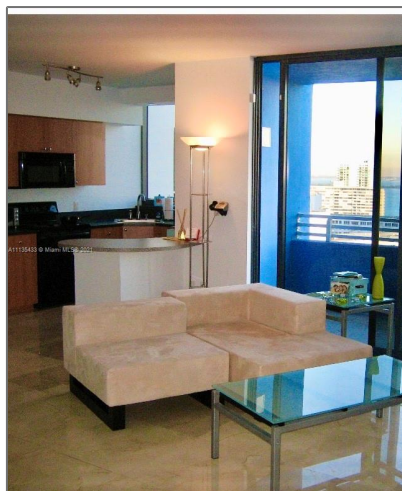

Residential Lease For Rent

1,127 Sqft - 1330 West Ave # 2309, Miami Beach, Florida 33139

Basic

Property Type: **Residential Lease**

Listing Type: **For Rent**

Listing ID: **A11135433**

Price: **\$4,400**

Bedrooms: **2**

Zipcode: **33139**

Street: **1330 West Ave # 2309**

Features

- ✓ Swimming Pool: **Heated**
- ✓ Pet Allowed: **Maximum 20 Lbs**
- ✓ Furnished: **Unfurnished**

Building Name: **THE WAVERLY AT
SOUTH BEAC**

Floor Number: **0**