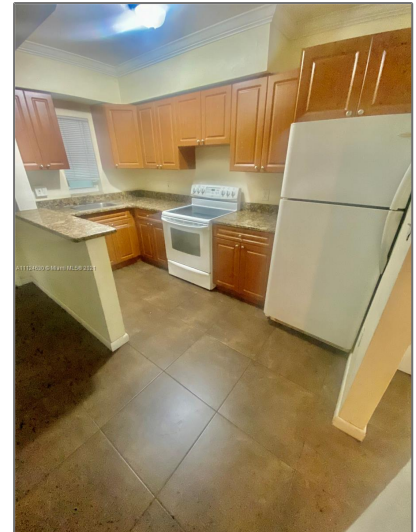

## Basic

Property Type: **Residential Lease**

Listing Type: **For Rent**

Listing ID: **A11124630**

Price: **\$1,400**

Bedrooms: **1**

Bathrooms: **1**

Square Footage: **6,780 Sqft**