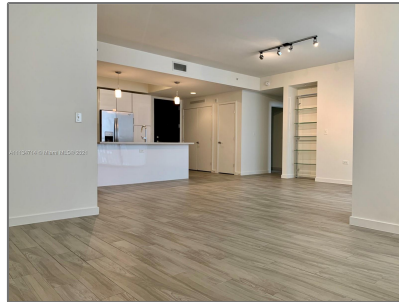

Residential Lease For Rent

1,369 Sqft - 999 SW 1st Ave # 1606, Miami,
Florida 33130

Basic

Property Type: **Residential Lease**

Listing Type: **For Rent**

Listing ID: **A11134714**

Price: **\$4,500**

Bedrooms: **2**