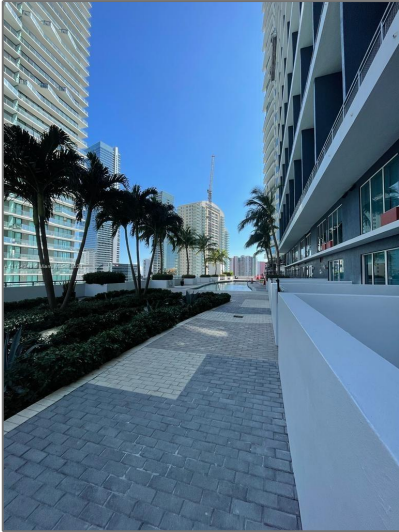

Residential Lease For Rent

809 Sqft - 60 SW 13th St # 1122, Miami, Florida 33130

Basic

Property Type: **Residential Lease**

Listing Type: **For Rent**

Listing ID: **A11134248**

Price: **\$3,000**

Bedrooms: **1**

City: **Miami**

Zipcode: **33130**

Features

View: **Other**

Patio: **Open Porch**

Furnished: **Unfurnished**

Street: **60 SW 13th St #
1122**

Building Name: **INFINITY AT
BRICKELL COND**