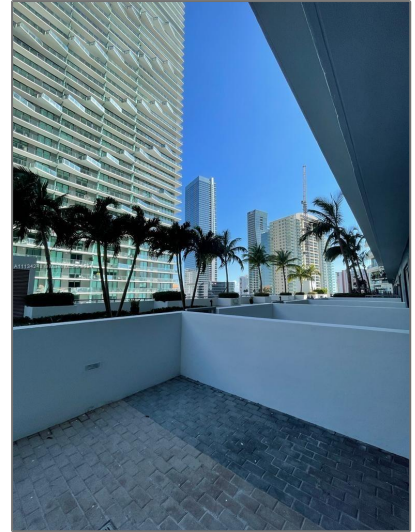

Residential Lease For Rent

809 Sqft - 60 SW 13th St # 1122, Miami, Florida 33130

Basic

Property Type: **Residential Lease**

Listing Type: **For Rent**

Listing ID: **A11134248**

Price: **\$3,000**

Bedrooms: **1**

City: **Miami**

Zipcode: **33130**

Features

View: **Other**

Patio: **Open Porch**

Furnished: **Unfurnished**

Street: **60 SW 13th St #
1122**

Building Name: **INFINITY AT
BRICKELL COND**