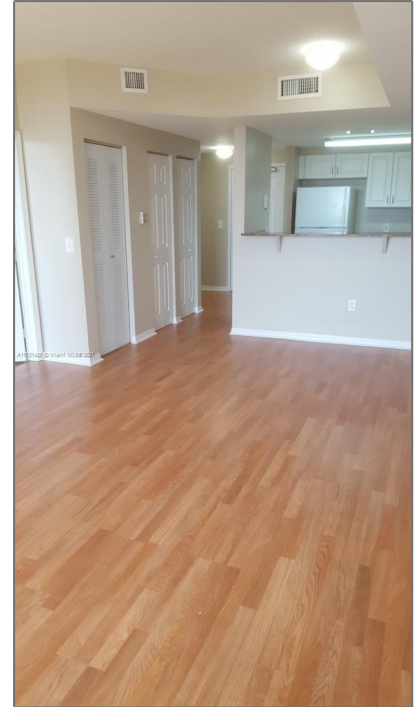

Residential Lease For Rent

729 Sqft - 215 SW 42nd Ave # 911, Miami, Florida 33134

Basic

Property Type: **Residential Lease**

Listing Type: **For Rent**

Listing ID: **A11131426**

Price: **\$1,750**

Bedrooms: **1**

Bathrooms: **1**

Half Bathrooms: **1**

Square Footage: **729 Sqft**

Year Built: **2005**

Address

Country: **US**

State: **FL**

County: **Miami-Dade County**