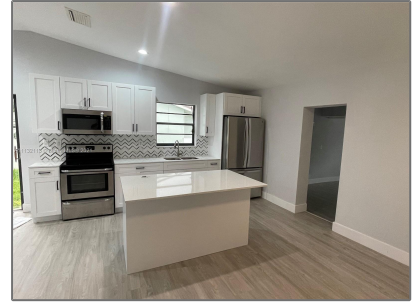

Residential Lease For Rent

2,241 Sqft - 30250 SW 162nd Ave # 0, Homestead,
Florida 33033

Basic

Property Type: **Residential Lease**

Listing Type: **For Rent**

Listing ID: **A11132113**

Price: **\$3,900**

Bedrooms: **6**

City: **Homestead**

Zipcode: **33033**

Street: **30250 SW 162nd
Ave # 0**

Building Name: **PINE NEEDLES
HOMES**

Floor Number: **0**

Features

✓ Heating System:	Central
✓ Cooling System:	Central Air
✓ Patio:	Porch/balcony
✓ Furnished:	Unfurnished