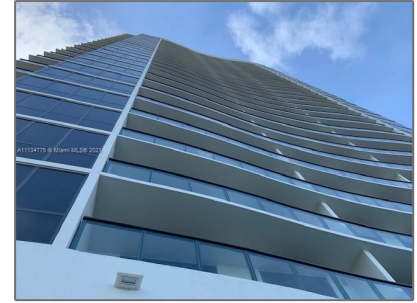

# Residential Lease For Rent

580 Sqft - 1600 NE 1st Ave # 2202, Miami, Florida  
33132

## Address

Country:	<b>US</b>
State:	<b>FL</b>
County:	<b>Miami-Dade County</b>
City:	<b>Miami</b>
Zipcode:	<b>33132</b>
Street:	<b>1600 NE 1st Ave # 2202</b>

Building Name: **CANVAS CONDO**

Floor Number: **0**