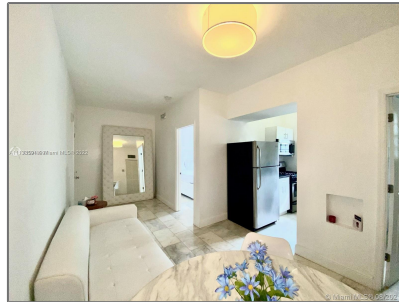

Residential Lease For Rent

446 Sqft - 1526 Pennsylvania Ave # 3, Miami Beach, Florida 33139

Basic

Property Type: **Residential Lease**

Listing Type: **For Rent**

Listing ID: **A11133591**

Price: **\$2,250**