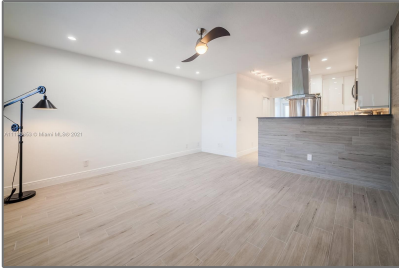

Residential Lease For Rent

524 Sqft - 600 Layne Blvd # 215, Hallandale
Beach, Florida 33009

Basic

Property Type: **Residential Lease**

Listing Type: **For Rent**

Listing ID: **A11133853**

Price: **\$1,795**