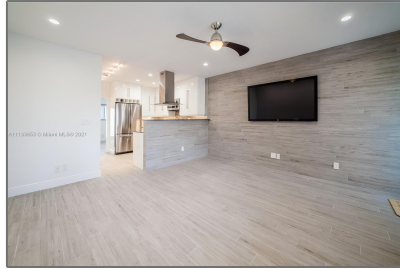

Residential Lease For Rent

524 Sqft - 600 Layne Blvd # 215, Hallandale
Beach, Florida 33009

Basic

Property Type: **Residential Lease**

Listing Type: **For Rent**

Listing ID: **A11133853**

Price: **\$1,795**