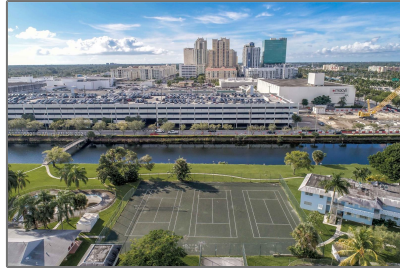

Residential Lease For Rent

700 Sqft - 7410 SW 82nd St # K405, Miami,
Florida 33143

Basic

Property Type: **Residential Lease**

Listing Type: **For Rent**

Listing ID: **A11116691**

Price: **\$1,500**

Bedrooms: **1**

Zipcode: **33143**

Street: **7410 SW 82nd St #
K405**

Building Name: **VILLAGE AT
DADELAND CONDO**

Floor Number: **0**

Features

✓ Swimming Pool: **Community, In Ground, Fenced**

✓ Heating System: **Central, Electric**