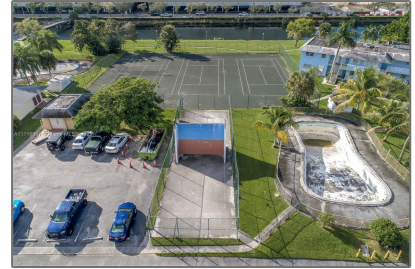

Residential Lease For Rent

700 Sqft - 7410 SW 82nd St # K405, Miami,
Florida 33143

Basic

Property Type: **Residential Lease**

Listing Type: **For Rent**

Listing ID: **A11116691**

Price: **\$1,500**

Bedrooms: **1**

Zipcode: **33143**

Street: **7410 SW 82nd St #
K405**

Building Name: **VILLAGE AT
DADELAND CONDO**

Floor Number: **0**

Features

✓ Swimming Pool: **Community, In Ground, Fenced**

✓ Heating System: **Central, Electric**