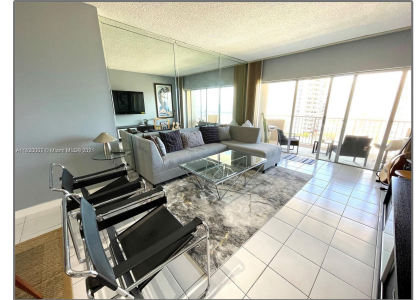

Residential Lease For Rent

870 Sqft - 1950 S Ocean Dr # 7D, Hallandale
Beach, Florida 33009

Basic

Property Type: **Residential Lease**

Listing Type: **For Rent**

Listing ID: **A11130053**

Price: **\$2,500**