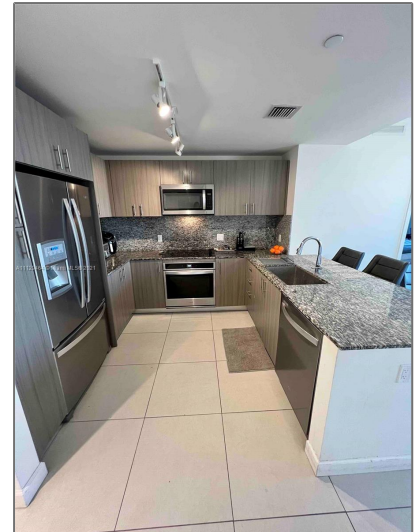

Residential Lease For Rent

1,040 Sqft - 5350 NW 84th Ave # 609, Doral,
Florida 33166

Basic

Property Type: **Residential Lease**

Listing Type: **For Rent**

Listing ID: **A11129464**

Price: **\$3,500**

Bedrooms: **2**