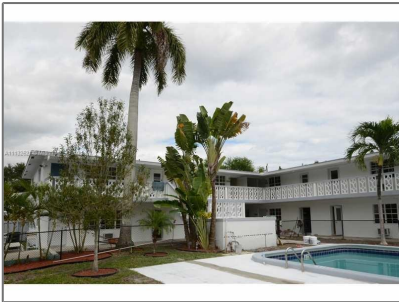

# Residential Lease For Rent

15,722 Sqft - 626 SW 14th Ave # 215, Fort Lauderdale, Florida 33312

Year Built: **1972**

Lot Area: **26,000 Sqft**

## Address

Country: **US**

State: **FL**

County: **Broward County**

City: **Fort Lauderdale**

Zipcode: **33312**

Street: **626 SW 14th Ave # 215**

Building Name: **RIVERSIDE ADD AMEN PLAT**