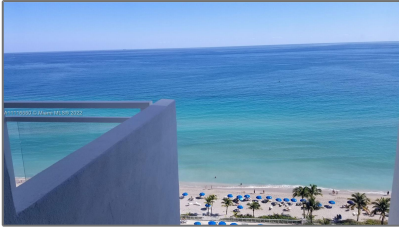

Residential Lease For Rent

1,856 Sqft - 2030 S Ocean Dr # 1614, Hallandale Beach, Florida 33009

Basic

Property Type: **Residential Lease**

Listing Type: **For Rent**

Listing ID: **A11116660**

Price: **\$4,200**