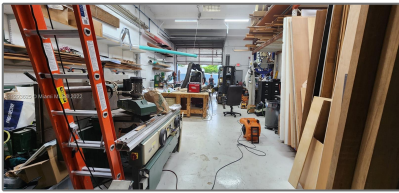

Commercial Sale For Sale

- 3680 NW 16th St # 9A, Lauderhill, Florida 33311

Basic

Property Type: **Commercial Sale**

Listing Type: **For Sale**

Listing ID: **A11293625**

Price: **\$5,000**

Year Built: **1986**