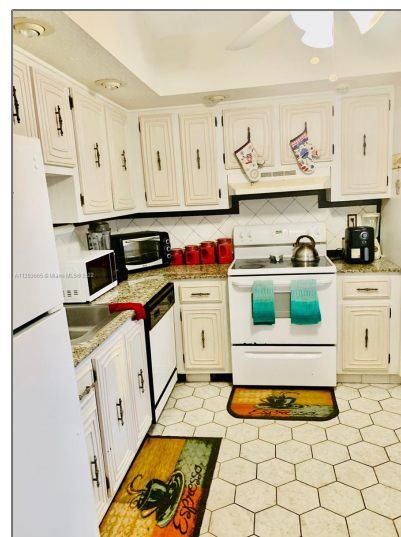

## Basic

Property Type:	<b>Residential</b>
Listing Type:	<b>For Sale</b>
Listing ID:	<b>A11293665</b>
Price:	<b>\$129,000</b>
Bedrooms:	<b>2</b>
Bathrooms:	<b>2</b>
Square Footage:	<b>1,010 Sqft</b>
Year Built:	<b>1974</b>