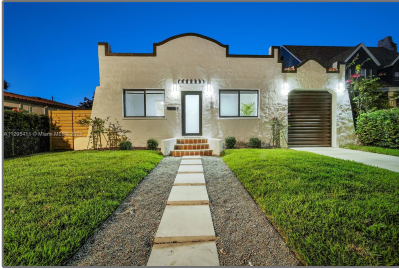

Residential Lease For Rent

1,780 Sqft - 1925 SW 23rd St, Miami, Florida
33145

Basic

Property Type: **Residential Lease**

Listing Type: **For Rent**

Listing ID: **A11295411**

Price: **\$6,900**

Bedrooms: **3**

Bathrooms: **2**

Square Footage: **1,780 Sqft**

Year Built: **1925**

Lot Area: **5,850 Sqft**

Address

Country: **US**

State: **FL**

County: **Miami-Dade County**