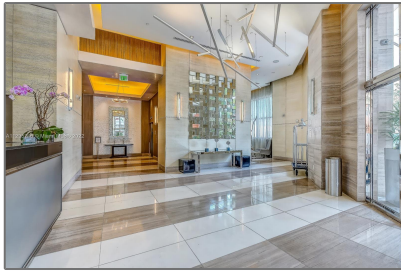

# Residential Lease For Rent

1,373 Sqft - 999 SW 1st Ave # 1712, Miami,  
Florida 33130