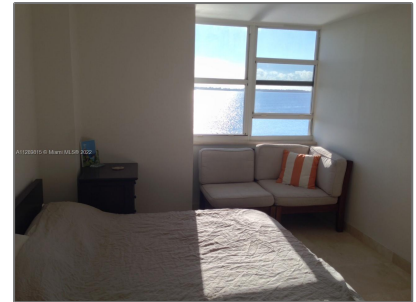

# Residential Lease For Rent

1,065 Sqft - 770 Claughton Island Dr # 615,  
Miami, Florida 33131

## Basic

Property Type: **Residential Lease**

Listing Type: **For Rent**

Listing ID: **A11289815**

Price: **\$3,950**

Bedrooms: **2**

Bathrooms: **2**

Square Footage: **1,065 Sqft**