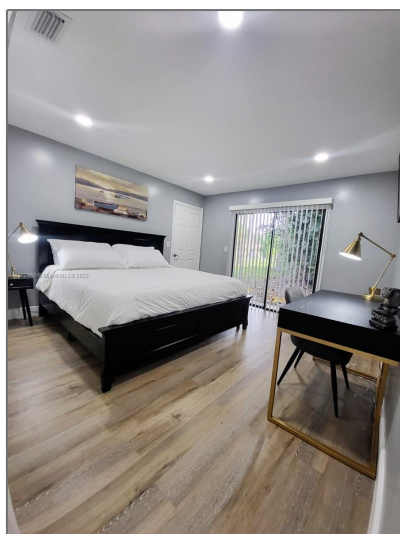

## Basic

Property Type:	<b>Residential Lease</b>
Listing Type:	<b>For Rent</b>
Listing ID:	<b>A11282865</b>
Price:	<b>\$3,000</b>
Bedrooms:	<b>2</b>
Bathrooms:	<b>2</b>
Square Footage:	<b>921 Sqft</b>
Year Built:	<b>1987</b>
Lot Area:	<b>10,369 Sqft</b>