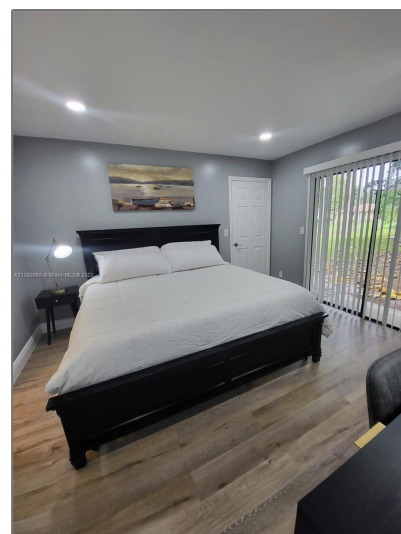

## Basic

Property Type:	<b>Residential Lease</b>
Listing Type:	<b>For Rent</b>
Listing ID:	<b>A11282865</b>
Price:	<b>\$3,000</b>
Bedrooms:	<b>2</b>
Bathrooms:	<b>2</b>
Square Footage:	<b>921 Sqft</b>
Year Built:	<b>1987</b>
Lot Area:	<b>10,369 Sqft</b>