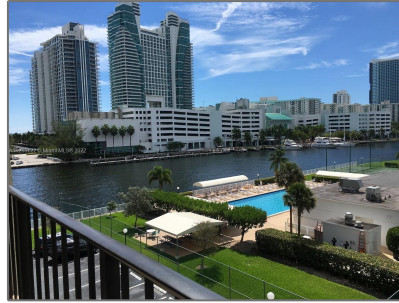

Residential For Sale

915 Sqft - 600 Parkview Dr # 516, Hallandale
Beach, Florida 33009

Basic

Property Type:	Residential
Listing Type:	For Sale
Listing ID:	A11286122
Price:	\$275,000
Bedrooms:	1
Rooms:	1
Bathrooms:	1
Half Bathrooms:	1
Square Footage:	915 Sqft
Year Built:	1979

Address

Country:	US
State:	FL
County:	Broward County
City:	Hallandale Beach
Zipcode:	33009
Street:	600 Parkview Dr # 516
Building Name:	THE TOWERS OF OCEANVIEW S

Features

✓ Heating System:	Central
✓ Cooling System:	Central Air
✓ View:	Canal
✓ Pet Allowed:	Restrictions Or Possible Restrictions, No
✓ Patio:	Awning(s), Open Balcony
✓ Furnished:	Unfurnished