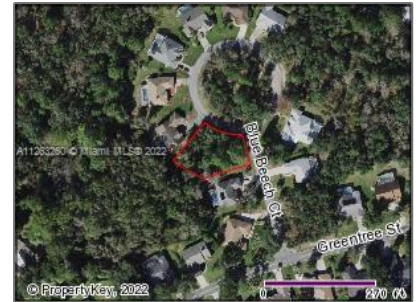

Land/boat Docks For Sale

- 6 W Blue Beech Ct, Homosassa Springs, Florida
34446

Basic

Property Type:	Land/boat Docks
Listing Type:	For Sale
Listing ID:	A11263260
Price:	\$35,000
Lot Area:	15,218 Sqft

Address

Country:	US
State:	FL
County:	Citrus County
City:	Homosassa Springs
Zipcode:	34446
Street:	6 W Blue Beech Ct
Building Name:	SUGARMILL WOODS (CYPRESS V
Floor Number:	0

Agent

Svetlana Costantini

📞 954-459-5268