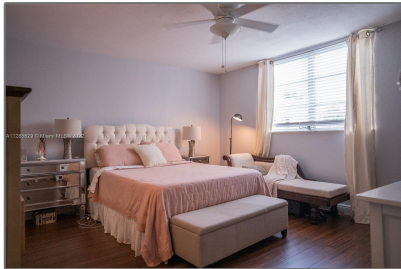

Residential Lease For Rent

1,260 Sqft - 410 NW 68th Ave # 220, Plantation,
Florida 33317

Basic

Property Type: **Residential Lease**

Listing Type: **For Rent**

Listing ID: **A11285829**

Price: **\$2,250**

Bedrooms: **2**

Bathrooms: **2**

Square Footage: **1,260 Sqft**

Year Built: **1974**

Address

Country: **US**

State: **FL**

County: **Broward County**

City: **Plantation**