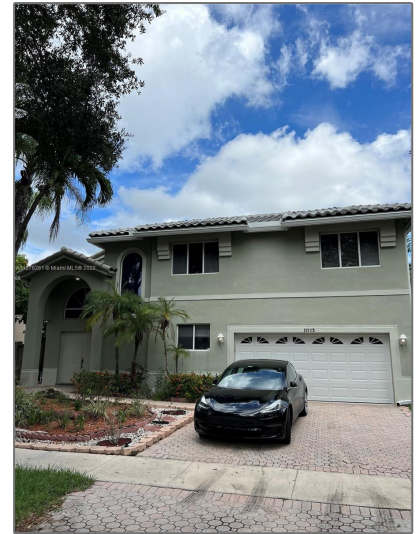

Residential Lease For Rent

2,048 Sqft - 11225 Roundelay Rd, Cooper City,
Florida 33026

Basic

Property Type: **Residential Lease**

Listing Type: **For Rent**

Listing ID: **A11276261**

Price: **\$4,400**

Bedrooms: **3**

Bathrooms: **2**

Half Bathrooms: **1**

Square Footage: **2,048 Sqft**

Year Built: **1993**

Lot Area: **4,320 Sqft**

Address

Country: **US**

State: **FL**

County: **Broward County**

City: **Cooper City**

Features

Swimming Pool: **Private**

Pet Allowed: **Dogs Ok**

Furnished: **Unfurnished**

Zipcode: **33026**

Street: **11225 Roundelay Rd**