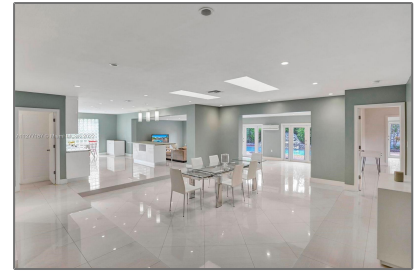

Residential Lease For Rent

3,525 Sqft - 11525 NE 22nd Dr, North Miami,
Florida 33181

Basic

Property Type:	Residential Lease
Listing Type:	For Rent
Listing ID:	A11277187
Price:	\$10,000
Bedrooms:	5
Bathrooms:	3
Square Footage:	3,525 Sqft
Year Built:	1967
Lot Area:	10,160 Sqft