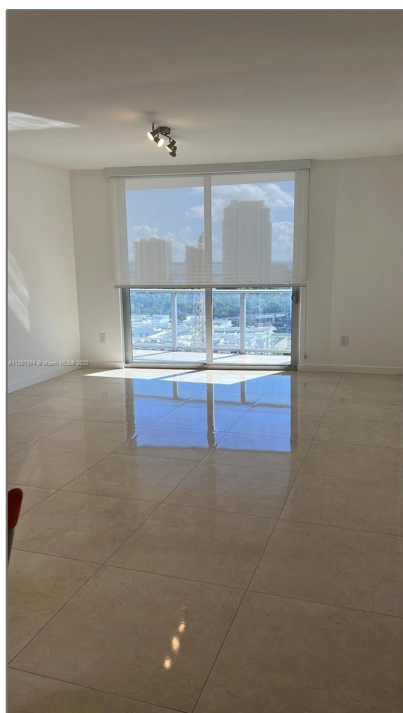

Residential Lease For Rent

837 Sqft - 1010 SW 2nd AVE # 1902, Miami,
Florida 33130

Basic

Property Type: **Residential Lease**

Listing Type: **For Rent**

Listing ID: **A11287954**

Price: **\$3,000**

Bedrooms: **1**

Bathrooms: **1**

Square Footage: **837 Sqft**

Year Built: **2017**

Features

✓ Swimming Pool: **Community, In Ground**

✓ Heating System: **Central, Electric**

✓ Cooling System: **Central Air, Electric**

✓ View: **Ocean, Other**