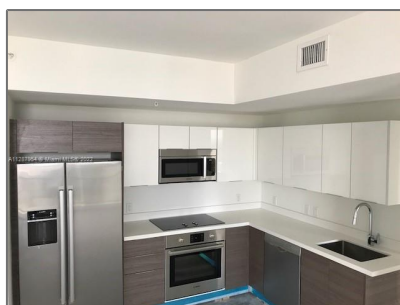

Residential Lease For Rent

837 Sqft - 1010 SW 2nd AVE # 1902, Miami,
Florida 33130

Basic

Property Type: **Residential Lease**

Listing Type: **For Rent**

Listing ID: **A11287954**

Price: **\$3,000**

Bedrooms: **1**

Bathrooms: **1**

Square Footage: **837 Sqft**

Year Built: **2017**

Features

✓ Swimming Pool: **Community, In Ground**

✓ Heating System: **Central, Electric**

✓ Cooling System: **Central Air, Electric**

✓ View: **Ocean, Other**