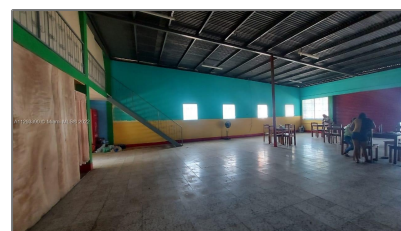

Commercial Sale For Sale

- Carretera Panamericana Km Empalme San Benito, Pennsylvania 15100

Basic

Property Type: **Commercial Sale**

Listing Type: **For Sale**

Listing ID: **A11293390**

Price: **$300,000**

Lot Area: **8,708 Sqft**

Address

Country: **US**

State: **PA**

County: **OUTSIDE of Florida**

Zipcode: **15100**

Street: **Carretera Panamericana Km Empalme San Benito**

Floor Number: **0**