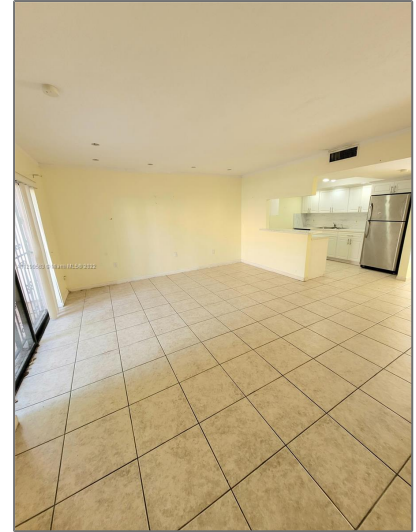

Residential Lease For Rent

1,640 Sqft - 13505 NE 20th Ct # 13505, North
Miami, Florida 33181

Basic

Property Type: **Residential Lease**

Listing Type: **For Rent**

Listing ID: **A11290583**

Price: **\$4,200**