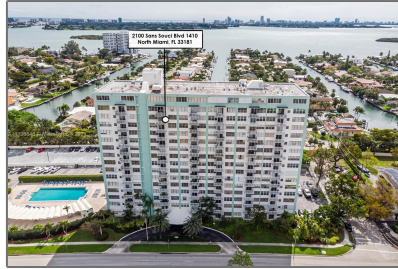

Residential For Sale

855 Sqft - 2100 Sans Souci Blvd # A1410, North
Miami, Florida 33181

Basic

Property Type:	Residential
Listing Type:	For Sale
Listing ID:	A11126648
Price:	\$185,000
Bedrooms:	1
Bathrooms:	1
Half Bathrooms:	1
Square Footage:	855 Sqft
Year Built:	1971
Lot Area:	855 Sqft

Address

Country:	US
State:	FL
County:	Miami-Dade County
City:	North Miami
Zipcode:	33181
Street:	2100 Sans Souci Blvd # A1410
Building Name:	Bayview Towers
Floor Number:	0

Features

<input checked="" type="checkbox"/>	Cooling System:	Electric
<input checked="" type="checkbox"/>	View:	Other View