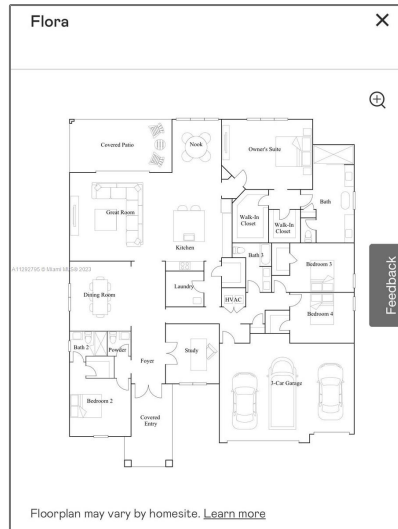

# Residential Lease For Rent

3,112 Sqft - 980 Castaway Ct, Loxahatchee,  
Florida 33470

## Basic

Property Type: **Residential Lease**

Listing Type: **For Rent**

Listing ID: **A11292795**

Price: **\$8,000**

Bedrooms: **4**

Bathrooms: **3**

Half Bathrooms: **1**

Square Footage: **3,112 Sqft**

Year Built: **2022**

Lot Area: **15,706 Sqft**