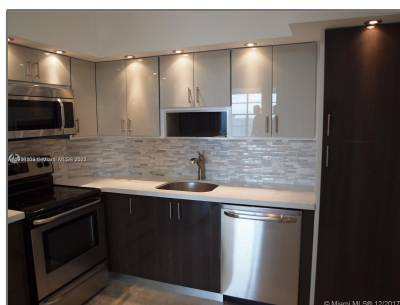

Residential Lease For Rent

1,340 Sqft - 1950 S Ocean Dr # 16F, Hallandale Beach, Florida 33009

Basic

Property Type: **Residential Lease**

Listing Type: **For Rent**

Listing ID: **A11286103**

Price: **\$3,200**